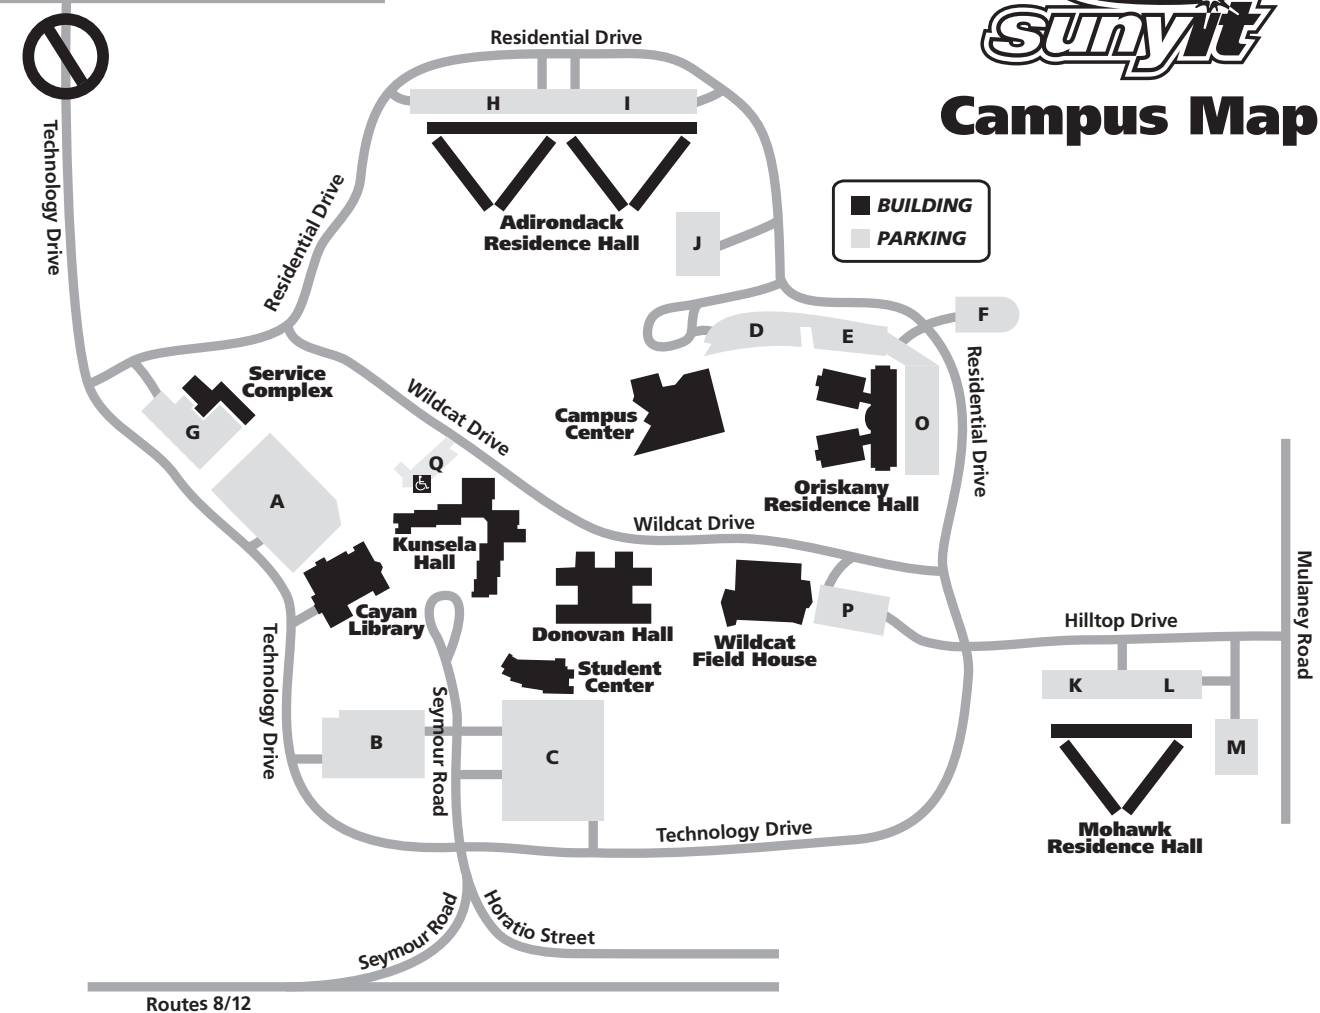

SUNYIT Campus Map

Due to construction, the **Edic Road campus entrance will be closed** from May 23 through October 28, 2011. Please use the following directions to reach the main campus entrance on Horatio Street.

Edic Road (to Route 49)