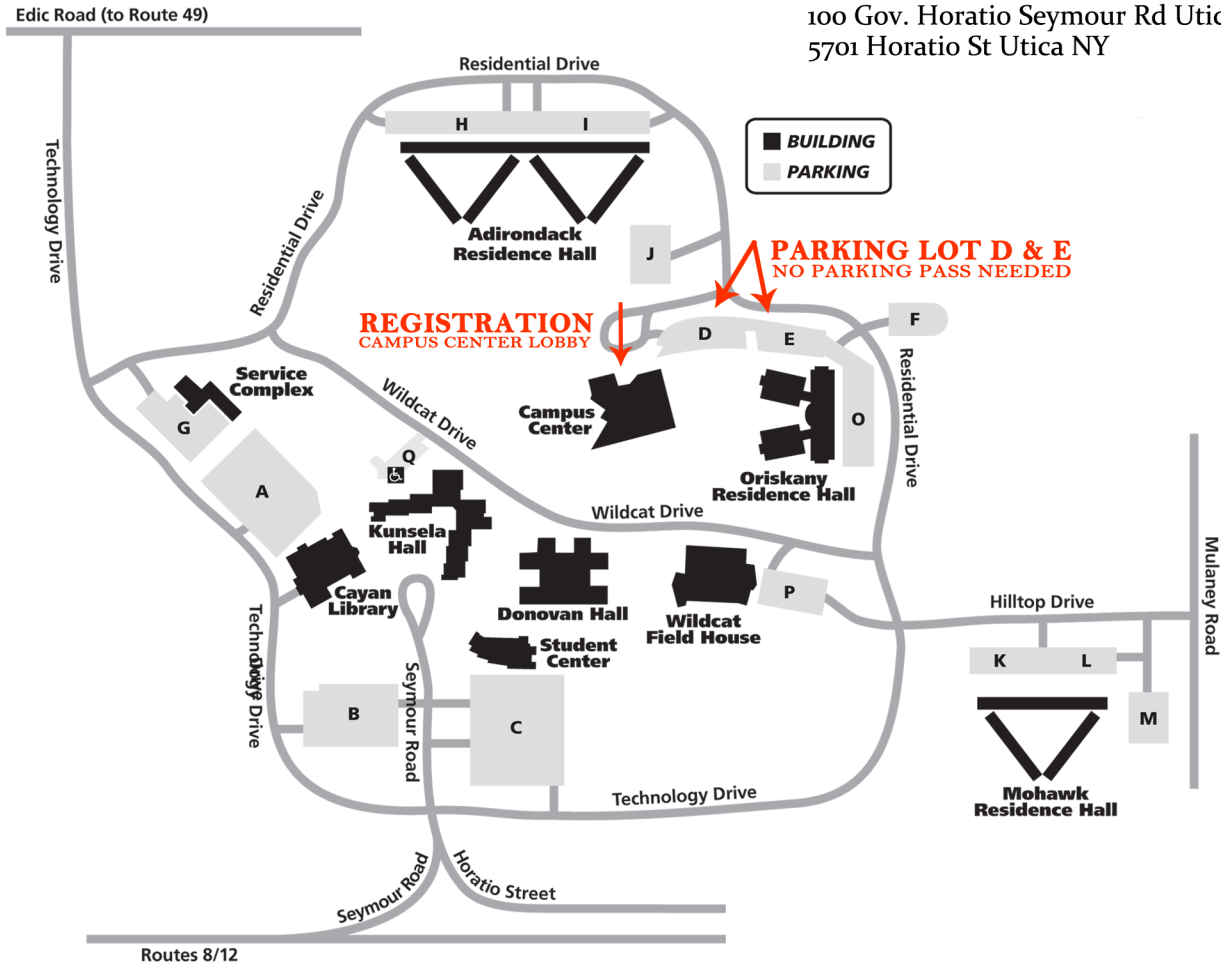

Fall Open House

Campus Map & Directions

Need a GPS address?

100 Gov. Horatio Seymour Rd Utica NY or
5701 Horatio St Utica NY

Driving Directions

Due to construction, the Edic Road campus entrance will be closed. Please use the following directions to reach the main campus entrance on Horatio Street.

From the NYS Thruway (I-90)

Take Exit 31/Utica. After toll, bear right onto N. Genesee St. and stay in right lane. Turn right at light and immediately turn right onto ramp for West I-790/Rtes. 5/8/12/Rte. 49. Travel less than one mile and take the Rtes. 8/12 north exit onto Horatio Street north. Proceed for 1.2 miles on Horatio Street north onto the SUNY Institute of Technology exit ramp. Stay in the right lane on Mulaney Road and follow the sign for SUNY Institute of Technology onto the ramp for Horatio Street south. Proceed about a half-mile on Horatio Street south and turn right at the campus entrance.

From NYS Rte. 49

Take the Edic Road exit. Turn right at the light onto River Road and continue for less than one mile; turn left onto Rtes. 8/12 north exit onto Horatio Street north. Proceed for about one mile on Horatio Street north onto the SUNY Institute of Technology exit ramp. Stay in the right lane on Mulaney Road and follow the sign for SUNY Institute of Technology onto the ramp for Horatio Street south. Proceed about a half-mile on Horatio Street south and turn right at the campus entrance.

From Rtes. 5/8/12

Take the SUNY Institute of Technology/Horatio Street exit and stay in the right lane, less than one mile onto the SUNY Institute of Technology exit ramp. Stay in the right lane on Mulaney Road and follow the sign for SUNY Institute of Technology onto the ramp for Horatio Street south. Proceed about a half-mile on Horatio Street south and turn right at the campus entrance.